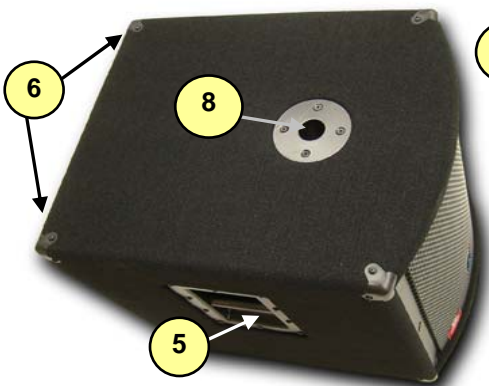

## Powered Sub

#	Part#	Description
<b>Labeled Components</b>		
1	7471	15" 8R 1000WPRGM 3"V.C. NEO SPE
2	Z907*	LS720P GRILL
3	8258D	Y LOGO ELITE SERIES MEDIUM DO
4	Z906*	LS720P GRILL BAR
5	8565	BAR HANDLE ALL METAL RECTANGULA
6	8570	CORNER,2 LEGS NOTCED BLACK POWD
7	8520	RUBBER BUMPER WITH WASHER -MEDI
8	8483	ADAPTOR,SPEAKER STAND,METAL,BLA
9	9916	KNOB 0-DEG GRY SOFT GRAY
10	9918	KNOB 0-DEG BLU SOFT GRAY
11	9917	KNOB 0-DEG GRN SOFT GRAY
12	8632	KNOB ROUND PUSHBUTTON 1/4" GREY
13	3925	XLR FEML PCB MT VERT 24MM U-CO
14	3453	XLR MALE PCB MT VERT
15	3921	1/4" JCK PCB MT VERT STER RT SW
16	3585	DPDT ROKR SW QUIK 250" AC/PWR I
17	2398	4.0 AMP CIRCUIT BREAKER
18	3645	AC SOCKET RECEPTACLE WITH 0.250
19	3426	8' 3/16 SJT AC LINE CORD REMOV B
20	8928	14X11/4 ALLEN FLHD WOOD SCRW J
21	8653	POINTER AT 12 KNOB
22	4063	1/4IN ISO JCK PCMT VT STER RT SWT
23	4100	XLR MALE PCB MT VERT