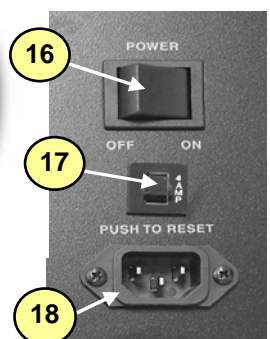

## Powered Sub

#	Part#	Description
<b>Labeled Components</b>		
1	7471	15" 8R 1000WPRGM 3"V.C. NEO SPE
2	Z907*	LS720P GRILL
3	8258D	Y LOGO ELITE SERIES MEDIUM DO
4	Z906*	LS720P GRILL BAR
5	8565	BAR HANDLE ALL METAL RECTANGULA
6	8570	CORNER,2 LEGS NOTCED BLACK POWD
7	8520	RUBBER BUMPER WITH WASHER -MEDI
8	8483	ADAPTOR,SPEAKER STAND,METAL,BLA
9	9916	KNOB 0-DEG GRY SOFT GRAY
10	9918	KNOB 0-DEG BLU SOFT GRAY
11	9917	KNOB 0-DEG GRN SOFT GRAY
12	8632	KNOB ROUND PUSHBUTTON 1/4" GREY
13	3925	XLR FEML PCB MT VERT 24MM U-CO
14	3453	XLR MALE PCB MT VERT
15	3921	1/4" JCK PCB MT VERT STER RT SW
16	3585	DPDT ROKR SW QUIK 250" AC/PWR I
17	2398	4.0 AMP CIRCUIT BREAKER
18	3645	AC SOCKET RECEPTACLE WITH 0.250
19	3426	8' 3/16 SJT AC LINE CORD REMOV B
20	8928	14X11/4 ALLEN FLHD WOOD SCRW J
21	8653	POINTER AT 12 KNOB
22	4063	1/4IN ISO JCK PCMT VT STER RT SWT
23	4100	XLR MALE PCB MT VERT