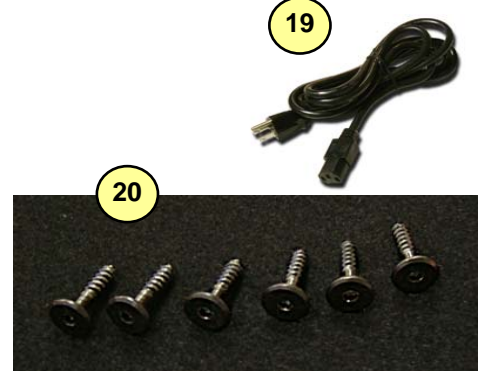

## Powered Sub

#	Part#	Description
<b>Labeled Components</b>		
1	7471	15" 8R 1000WPRGM 3"V.C. NEO SPE
2	Z907*	LS720P GRILL
3	8258D	Y LOGO ELITE SERIES MEDIUM DO
4	Z906*	LS720P GRILL BAR
5	8565	BAR HANDLE ALL METAL RECTANGULA
6	8570	CORNER,2 LEGS NOTCED BLACK POWD
7	8520	RUBBER BUMPER WITH WASHER -MEDI
8	8483	ADAPTOR,SPEAKER STAND,METAL,BLA
9	9916	KNOB 0-DEG GRY SOFT GRAY
10	9918	KNOB 0-DEG BLU SOFT GRAY
11	9917	KNOB 0-DEG GRN SOFT GRAY
12	8632	KNOB ROUND PUSHBUTTON 1/4" GREY
13	3925	XLR FEML PCB MT VERT 24MM U-CO
14	3453	XLR MALE PCB MT VERT
15	3921	1/4" JCK PCB MT VERT STER RT SW
16	3585	DPDT ROKR SW QUIK 250" AC/PWR I
17	2398	4.0 AMP CIRCUIT BREAKER
18	3645	AC SOCKET RECEPTACLE WITH 0.250
19	3426	8' 3/16 SJT AC LINE CORD REMOV B
20	8928	14X11/4 ALLEN FLHD WOOD SCRW J
21	8653	POINTER AT 12 KNOB
22	4063	1/4IN ISO JCK PCMT VT STER RT SWT
23	4100	XLR MALE PCB MT VERT