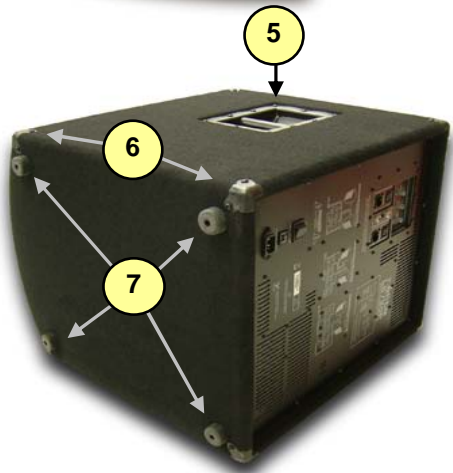

## Powered Sub

#	Part#	Description
<b>Labeled Components</b>		
1	7471	15" 8R 1000WPRGM 3"V.C. NEO SPE
2	Z907*	LS720P GRILL
3	8258D	Y LOGO ELITE SERIES MEDIUM DO
4	Z906*	LS720P GRILL BAR
5	8565	BAR HANDLE ALL METAL RECTANGULA
6	8570	CORNER,2 LEGS NOTCED BLACK POWD
7	8520	RUBBER BUMPER WITH WASHER -MEDI
8	8483	ADAPTOR,SPEAKER STAND,METAL,BLA
9	9916	KNOB 0-DEG GRY SOFT GRAY
10	9918	KNOB 0-DEG BLU SOFT GRAY
11	9917	KNOB 0-DEG GRN SOFT GRAY
12	8632	KNOB ROUND PUSHBUTTON 1/4" GREY
13	3925	XLR FEML PCB MT VERT 24MM U-CO
14	3453	XLR MALE PCB MT VERT
15	3921	1/4" JCK PCB MT VERT STER RT SW
16	3585	DPDT ROKR SW QUIK 250" AC/PWR I
17	2398	4.0 AMP CIRCUIT BREAKER
18	3645	AC SOCKET RECEPTACLE WITH 0.250
19	3426	8' 3/16 SJT AC LINE CORD REMOV B
20	8928	14X11/4 ALLEN FLHD WOOD SCRW J
21	8653	POINTER AT 12 KNOB
22	4063	1/4IN ISO JCK PCMT VT STER RT SWT
23	4100	XLR MALE PCB MT VERT