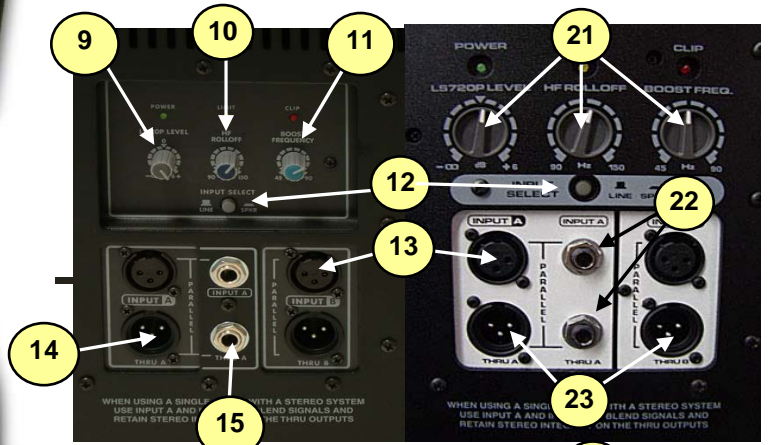

## Powered Sub

#	Part#	Description
<b>Labeled Components</b>		
1	7471	15" 8R 1000WPRGM 3"V.C. NEO SPE
2	Z907*	LS720P GRILL
3	8258D	Y LOGO ELITE SERIES MEDIUM DO
4	Z906*	LS720P GRILL BAR
5	8565	BAR HANDLE ALL METAL RECTANGULA
6	8570	CORNER,2 LEGS NOTCED BLACK POWD
7	8520	RUBBER BUMPER WITH WASHER -MEDI
8	8483	ADAPTOR,SPEAKER STAND,METAL,BLA
9	9916	KNOB 0-DEG GRY SOFT GRAY
10	9918	KNOB 0-DEG BLU SOFT GRAY
11	9917	KNOB 0-DEG GRN SOFT GRAY
12	8632	KNOB ROUND PUSHBUTTON 1/4" GREY
13	3925	XLR FEML PCB MT VERT 24MM U-CO
14	3453	XLR MALE PCB MT VERT
15	3921	1/4" JCK PCB MT VERT STER RT SW
16	3585	DPDT ROKR SW QUIK 250" AC/PWR I
17	2398	4.0 AMP CIRCUIT BREAKER
18	3645	AC SOCKET RECEPTACLE WITH 0.250
19	3426	8' 3/16 SJT AC LINE CORD REMOV B
20	8928	14X11/4 ALLEN FLHD WOOD SCRW J
21	8653	POINTER AT 12 KNOB
22	4063	1/4IN ISO JCK PCMT VT STER RT SWT
23	4100	XLR MALE PCB MT VERT