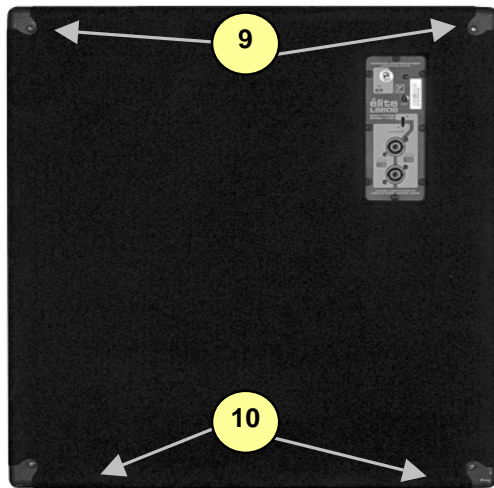

LS608

élite Subwoofer

#	Part#	Description
Labeled Components		
1	Z388	LS608 GRILL
2	Z391	LS608 GRILL BAR
3	8929	#14X11/4 ALLEN FLHD WOOD SCRW J
4	8259D	"Y" LOGO ELITE SERIES LARGE DOMED
5	8483	ADAPTER, SPEAKER STAND, METAL, BLACK
6	8565	BAR HANDLE ALL METAL
7	18/029Y4M	18" 8R 800WPGM SPEAKER
8	8569	CORNER. 2 LEGS NO LIP BLACK OXIDE
9	8562	CORNER. 3 LEGS BLACK OXIDE
10	8547	PLASTIC FOOT BLACK, POLYETHYLEN
11	3924	1/4" JCK PCB MT VERT 2XTIP
12	2419	5.00 AMP CIRCUIT BREAKER PC MOUNT
13	3424	DPDT SLID SW PCMT H GOLD CONTAC
14	3628	SPKON 4C PCB MT VERT 250TAB GRY
15	8536	POCKET HANDLE, PLASTIC, TEARDROP (OLD)
16		
17		
18		
19		
20		
21		
22		