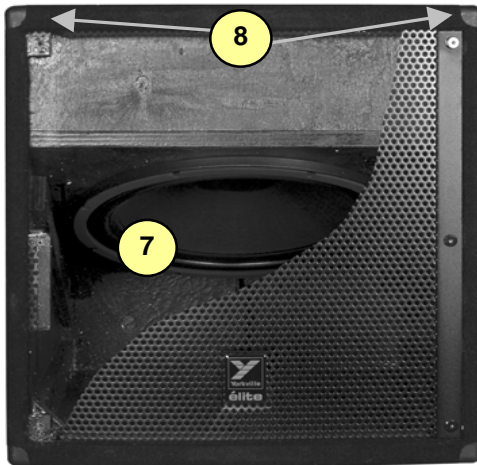

LS608

élite Subwoofer

#	Part#	Description
Labeled Components		
1	Z388	LS608 GRILL
2	Z391	LS608 GRILL BAR
3	8929	#14X11/4 ALLEN FLHD WOOD SCRW J
4	8259D	"Y" LOGO ELITE SERIES LARGE DOMED
5	8483	ADAPTER, SPEAKER STAND, METAL, BLACK
6	8565	BAR HANDLE ALL METAL
7	18/029Y4M	18" 8R 800WPGM SPEAKER
8	8569	CORNER. 2 LEGS NO LIP BLACK OXIDE
9	8562	CORNER. 3 LEGS BLACK OXIDE
10	8547	PLASTIC FOOT BLACK, POLYETHYLEN
11	3924	1/4" JCK PCB MT VERT 2XTIP
12	2419	5.00 AMP CIRCUIT BREAKER PC MOUNT
13	3424	DPDT SLID SW PCMT H GOLD CONTAC
14	3628	SPKON 4C PCB MT VERT 250TAB GRY
15	8536	POCKET HANDLE, PLASTIC, TEARDROP (OLD)
16		
17		
18		
19		
20		
21		
22		

Note: Current model does NOT use a circuit breaker

*NOTE: Replacement grills and supports are 'Special-Order' and are only available while the model is in production.

**Real Gear.
Real People.**