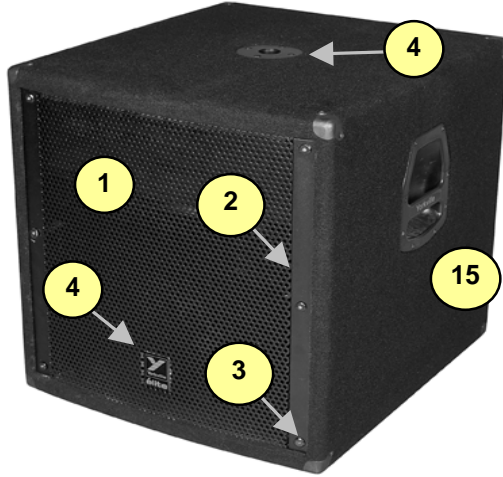

LS608

élite Subwoofer

#	Part#	Description
Labeled Components		
1	Z388	LS608 GRILL
2	Z391	LS608 GRILL BAR
3	8929	#14X11/4 ALLEN FLHD WOOD SCRW J
4	8259D	"Y" LOGO ELITE SERIES LARGE DOMED
5	8483	ADAPTER, SPEAKER STAND, METAL, BLACK
6	8565	BAR HANDLE ALL METAL
7	18/029Y4M	18" 8R 800WPGM SPEAKER
8	8569	CORNER. 2 LEGS NO LIP BLACK OXIDE
9	8562	CORNER. 3 LEGS BLACK OXIDE
10	8547	PLASTIC FOOT BLACK, POLYETHYLEN
11	3924	1/4" JCK PCB MT VERT 2XTIP
12	2419	5.00 AMP CIRCUIT BREAKER PC MOUNT
13	3424	DPDT SLID SW PCMT H GOLD CONTAC
14	3628	SPKON 4C PCB MT VERT 250TAB GRY
15	8536	POCKET HANDLE, PLASTIC, TEARDROP (OLD)
16		
17		
18		
19		
20		
21		
22		

Note: Current model does NOT use a circuit breaker

*NOTE: Replacement grills and supports are 'Special-Order' and are only available while the model is in production.

**Real Gear.
Real People.**