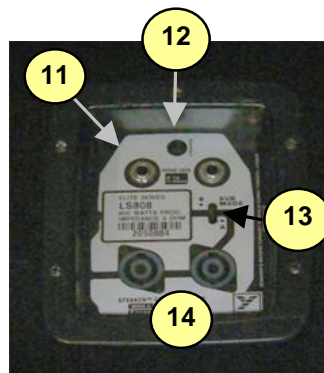

LS608

élite Subwoofer

#	Part#	Description
Labeled Components		
1	Z388	LS608 GRILL
2	Z391	LS608 GRILL BAR
3	8929	#14X11/4 ALLEN FLHD WOOD SCRW J
4	8259D	"Y" LOGO ELITE SERIES LARGE DOMED
5	8483	ADAPTER, SPEAKER STAND, METAL, BLACK
6	8565	BAR HANDLE ALL METAL
7	18/029Y4M	18" 8R 800WPGM SPEAKER
8	8569	CORNER. 2 LEGS NO LIP BLACK OXIDE
9	8562	CORNER. 3 LEGS BLACK OXIDE
10	8547	PLASTIC FOOT BLACK, POLYETHYLEN
11	3924	1/4" JCK PCB MT VERT 2XTIP
12	2419	5.00 AMP CIRCUIT BREAKER PC MOUNT
13	3424	DPDT SLID SW PCMT H GOLD CONTAC
14	3628	SPKON 4C PCB MT VERT 250TAB GRY
15	8536	POCKET HANDLE, PLASTIC, TEARDROP (OLD)
16		
17		
18		
19		
20		
21		
22		