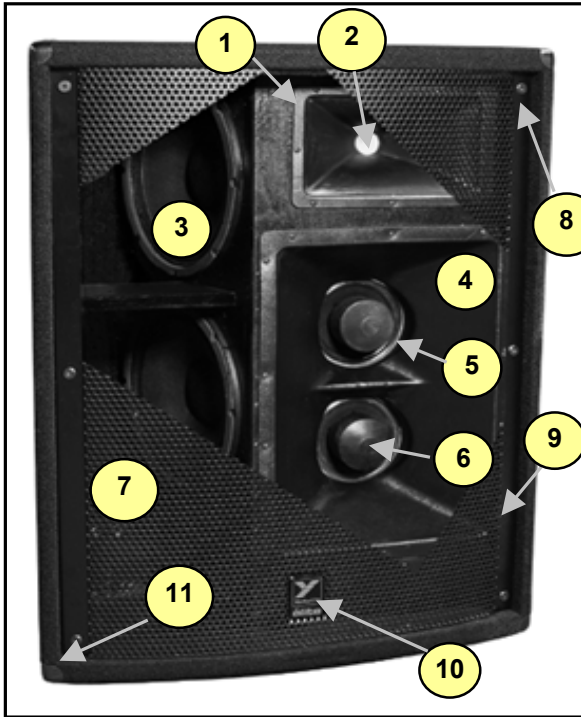

## élite L-Series

#	Part#	Description
<b>Labeled Components</b>		
1	H15	HORN 90X60 1.4" STY
2	DE600	8R 75W 1.4" DRIVER B&C DE600
3	12HPL64-8	12" 8R 350W PGM NEO SPEAKER B&C
4	H16	HORN 90X60 DUAL SPKR MID HORN
5	7289	6.5" 8R 75W PGM SPEAKER
6	P11	FOAM PHASE PLUG
7	Z379	L704 GRILLE*
8	8906	#14X2 ALLEN FLAT HD WOOD SCREW JS500
9	Z385	L704 GRILLE BAR*
10	8259D	"Y" LOGO ELITE SERIES LARGE DOMED
11	8569	CORNER, 2 LEGS, NO LIP, BLACK OXIDE
12	8562	CORNER, 3 LEGS, BLACK OXIDE
13	8551	BAR HANDLE RIGHT ANGLE TOP LOAD
14	3924	1/4" JACK PCB MT VERT
15	3628	SPEAKON JACK 4C PCB MT VERT 250TAB GREY
16	M766	STEEL POWDER PAINTED BLACK KICK PLATE
17	8579	#3386 STATIONARY WHEEL
18	8770	1/4-20 X 1-5/16 TRUSS PH MS JS500 BOLT
19	8545	RECESSED RUBBER FEET WITH WASHER
20	8709	1/4-20X1.5 PAN PHIL MS ZINC CLEAR
21	8739	M6X30 HEX BOLT ZINC CLEAR
22	N/A	HF DRIVER MOUNTING BRACKET*
23	DE600KIT	8R 75W 1.4" RECONE KIT FOR DE600
24	3651	12V 36W #1195 BULB (SC BAYONET)
25	3641	SC BAYONET WIRE SOCKET TINNED
26	8565	BAR HANDLE ALL METAL
27	8726	3/8-16X1-1/2 GRD5 FLAT SCKT HD PLAIN
28	8514	BLACK BLANK XOVER DISH PLASTIC