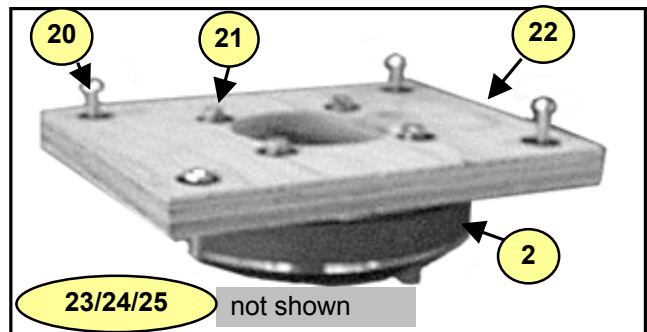

## élite L-Series

#	Part#	Description
<b>Labeled Components</b>		
1	H15	HORN 90X60 1.4" STY
2	DE600	8R 75W 1.4" DRIVER B&C DE600
3	12HPL64-8	12" 8R 350W PGM NEO SPEAKER B&C
4	H16	HORN 90X60 DUAL SPKR MID HORN
5	7289	6.5" 8R 75W PGM SPEAKER
6	P11	FOAM PHASE PLUG
7	Z379	L704 GRILLE*
8	8906	#14X2 ALLEN FLAT HD WOOD SCREW JS500
9	Z385	L704 GRILLE BAR*
10	8259D	"Y" LOGO ELITE SERIES LARGE DOMED
11	8569	CORNER, 2 LEGS, NO LIP, BLACK OXIDE
12	8562	CORNER, 3 LEGS, BLACK OXIDE
13	8551	BAR HANDLE RIGHT ANGLE TOP LOAD
14	3924	1/4" JACK PCB MT VERT
15	3628	SPEAKON JACK 4C PCB MT VERT 250TAB GREY
16	M766	STEEL POWDER PAINTED BLACK KICK PLATE
17	8579	#3386 STATIONARY WHEEL
18	8770	1/4-20 X 1-5/16 TRUSS PH MS JS500 BOLT
19	8545	RECESSED RUBBER FEET WITH WASHER
20	8709	1/4-20X1.5 PAN PHIL MS ZINC CLEAR
21	8739	M6X30 HEX BOLT ZINC CLEAR
22	N/A	HF DRIVER MOUNTING BRACKET*
23	DE600KIT	8R 75W 1.4" RECONE KIT FOR DE600
24	3651	12V 36W #1195 BULB (SC BAYONET)
25	3641	SC BAYONET WIRE SOCKET TINNED
26	8565	BAR HANDLE ALL METAL
27	8726	3/8-16X1-1/2 GRD5 FLAT SCKT HD PLAIN
28	8514	BLACK BLANK XOVER DISH PLASTIC