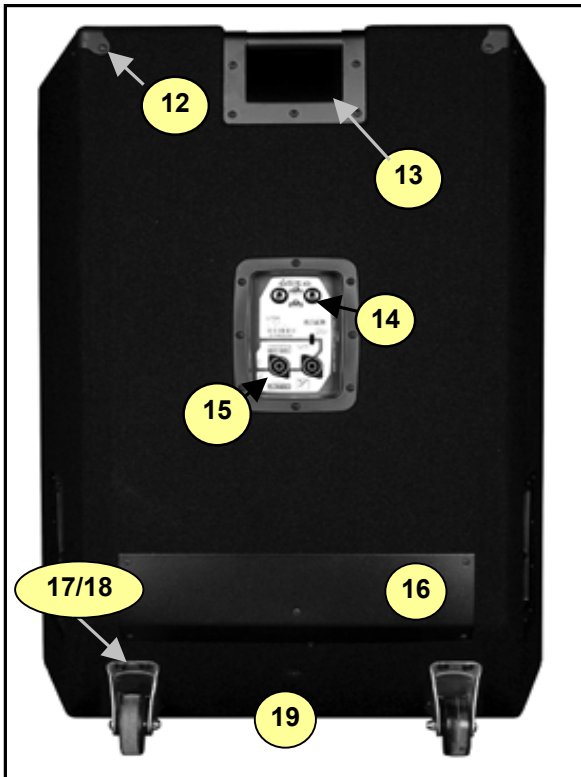

## élite L-Series

#	Part#	Description
<b>Labeled Components</b>		
1	H15	HORN 90X60 1.4" STY
2	DE600	8R 75W 1.4" DRIVER B&C DE600
3	12HPL64-8	12" 8R 350W PGM NEO SPEAKER B&C
4	H16	HORN 90X60 DUAL SPKR MID HORN
5	7289	6.5" 8R 75W PGM SPEAKER
6	P11	FOAM PHASE PLUG
7	Z379	L704 GRILLE*
8	8906	#14X2 ALLEN FLAT HD WOOD SCREW JS500
9	Z385	L704 GRILLE BAR*
10	8259D	"Y" LOGO ELITE SERIES LARGE DOMED
11	8569	CORNER, 2 LEGS, NO LIP, BLACK OXIDE
12	8562	CORNER, 3 LEGS, BLACK OXIDE
13	8551	BAR HANDLE RIGHT ANGLE TOP LOAD
14	3924	1/4" JACK PCB MT VERT
15	3628	SPEAKON JACK 4C PCB MT VERT 250TAB GREY
16	M766	STEEL POWDER PAINTED BLACK KICK PLATE
17	8579	#3386 STATIONARY WHEEL
18	8770	1/4-20 X 1-5/16 TRUSS PH MS JS500 BOLT
19	8545	RECESSED RUBBER FEET WITH WASHER
20	8709	1/4-20X1.5 PAN PHIL MS ZINC CLEAR
21	8739	M6X30 HEX BOLT ZINC CLEAR
22	N/A	HF DRIVER MOUNTING BRACKET*
23	DE600KIT	8R 75W 1.4" RECONE KIT FOR DE600
24	3651	12V 36W #1195 BULB (SC BAYONET)
25	3641	SC BAYONET WIRE SOCKET TINNED
26	8565	BAR HANDLE ALL METAL
27	8726	3/8-16X1-1/2 GRD5 FLAT SCKT HD PLAIN
28	8514	BLACK BLANK XOVER DISH PLASTIC