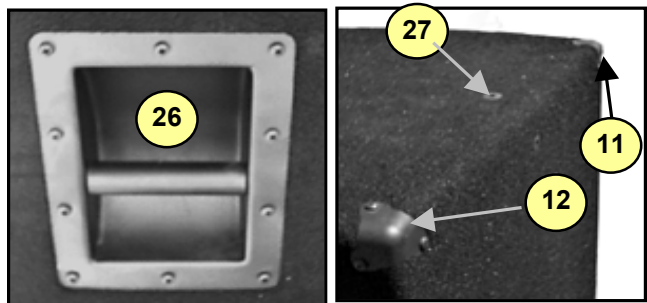

## élite L-Series

#	Part#	Description
<b>Labeled Components</b>		
1	H15	HORN 90X60 1.4" STY
2	DE600	8R 75W 1.4" DRIVER B&C DE600
3	12HPL64-8	12" 8R 350W PGM NEO SPEAKER B&C
4	H16	HORN 90X60 DUAL SPKR MID HORN
5	7289	6.5" 8R 75W PGM SPEAKER
6	P11	FOAM PHASE PLUG
7	Z379	L704 GRILLE*
8	8906	#14X2 ALLEN FLAT HD WOOD SCREW JS500
9	Z385	L704 GRILLE BAR*
10	8259D	"Y" LOGO ELITE SERIES LARGE DOMED
11	8569	CORNER, 2 LEGS, NO LIP, BLACK OXIDE
12	8562	CORNER, 3 LEGS, BLACK OXIDE
13	8551	BAR HANDLE RIGHT ANGLE TOP LOAD
14	3924	1/4" JACK PCB MT VERT
15	3628	SPEAKON JACK 4C PCB MT VERT 250TAB GREY
16	M766	STEEL POWDER PAINTED BLACK KICK PLATE
17	8579	#3386 STATIONARY WHEEL
18	8770	1/4-20 X 1-5/16 TRUSS PH MS JS500 BOLT
19	8545	RECESSED RUBBER FEET WITH WASHER
20	8709	1/4-20X1.5 PAN PHIL MS ZINC CLEAR
21	8739	M6X30 HEX BOLT ZINC CLEAR
22	N/A	HF DRIVER MOUNTING BRACKET*
23	DE600KIT	8R 75W 1.4" RECONE KIT FOR DE600
24	3651	12V 36W #1195 BULB (SC BAYONET)
25	3641	SC BAYONET WIRE SOCKET TINNED
26	8565	BAR HANDLE ALL METAL
27	8726	3/8-16X1-1/2 GRD5 FLAT SCKT HD PLAIN
28	8514	BLACK BLANK XOVER DISH PLASTIC