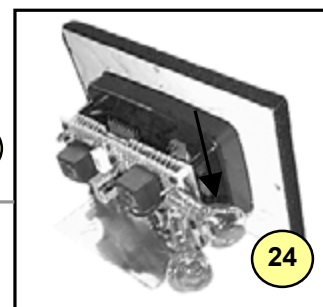

*NOTE: Replacement grills & HF Driver supports are 'Special-Order' and are only available while the model is in production.

**Real Gear.
Real People.**