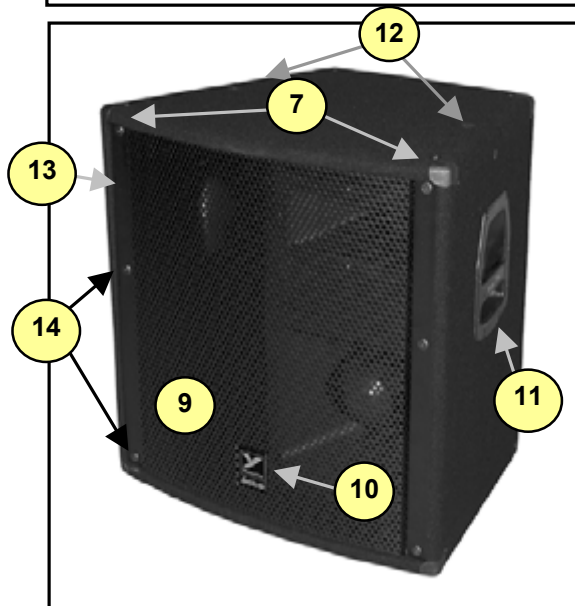

L368

élite L-Series

#	Part#	Description
Labeled Components		
1	H17	HORN 90X60 1 INCH STY
2	HD120	8R 40W 1 INCH DRVR HD1208R
3	H18	HORN 90X60 SINGLE SPEAKER MID HORN
4	7289	6.5 INCH 75W PGM SPEAKER
5	P11	FOAM PHASE PLUG
6	12HPL64-8	12 INCH 8R 350W PGM NEO SPEAKER
7	8569	CORNER, 2 LEGS, NO LIP BLACK OXIDE
8	8562	CORNER, 3 LEGS, BLACK OXIDE
9	Z381	L368 GRILLE
10	8259D	"Y" LOGO ELITE SERIES LARGE DOMED
11	8536	CAST HANDLE "YORKVILLE"
12	8726	FLYWARE BOLTS
13	Z384	L368 GRILLE BAR
14	8906	#14X2 ALLEN FLAT HD WOOD SCREW JS500
15	8514	BLACK BLANK XOVERDISH PLASTIC CNFG5
16	8547	PLASTIC FOOT BLACK
17	8483	ADAPTER, SPEAKER STAND, METAL, BLACK
18	3924	1/4 INCH JACK PCB MT VERT
19	3407	4PDT SLID SW PCMT V GOLD CONTA
20	3628	SPEAKON JACK 4C PCB MT VERT 250TAB GREY
21	8772	1/4-20 X 1 TRUSS PH MS JS500 BLACK
22	8987	M5 X 25 PAN PHIL JS500 BLACK
23	N/A	HF DRIVER MOUNTING BRACKET
24	3651	12V 36W #1195 BULB (SC BAYONET)
25	12HP648RKIT	LF NEO DRIVER RECONE KIT
26	HD120KIT	HF DRIVER DIAGHRAM