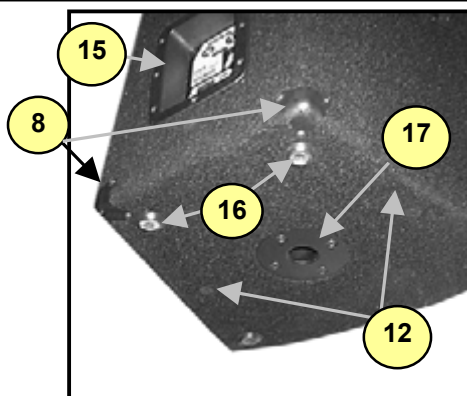

L368

élite L-Series

#	Part#	Description
Labeled Components		
1	H17	HORN 90X60 1 INCH STY
2	HD120	8R 40W 1 INCH DRVR HD1208R
3	H18	HORN 90X60 SINGLE SPEAKER MID HORN
4	7289	6.5 INCH 75W PGM SPEAKER
5	P11	FOAM PHASE PLUG
6	12HPL64-8	12 INCH 8R 350W PGM NEO SPEAKER
7	8569	CORNER, 2 LEGS, NO LIP BLACK OXIDE
8	8562	CORNER, 3 LEGS, BLACK OXIDE
9	Z381	L368 GRILLE
10	8259D	"Y" LOGO ELITE SERIES LARGE DOMED
11	8536	CAST HANDLE "YORKVILLE"
12	8726	FLYWARE BOLTS
13	Z384	L368 GRILLE BAR
14	8906	#14X2 ALLEN FLAT HD WOOD SCREW JS500
15	8514	BLACK BLANK XOVERDISH PLASTIC CNFG5
16	8547	PLASTIC FOOT BLACK
17	8483	ADAPTER, SPEAKER STAND, METAL, BLACK
18	3924	1/4 INCH JACK PCB MT VERT
19	3407	4PDT SLID SW PCMT V GOLD CONTA
20	3628	SPEAKON JACK 4C PCB MT VERT 250TAB GREY
21	8772	1/4-20 X 1 TRUSS PH MS JS500 BLACK
22	8987	M5 X 25 PAN PHIL JS500 BLACK
23	N/A	HF DRIVER MOUNTING BRACKET
24	3651	12V 36W #1195 BULB (SC BAYONET)
25	12HP648RKIT	LF NEO DRIVER RECONE KIT
26	HD120KIT	HF DRIVER DIAGHRAM