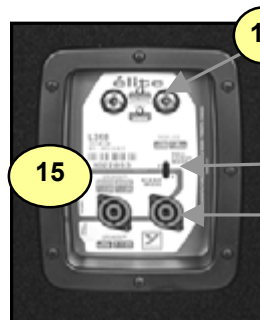

*NOTE: Replacement grills & HF Driver supports are 'Special-Order' and are only available while the model is in production.

**Real Gear.
Real People.**