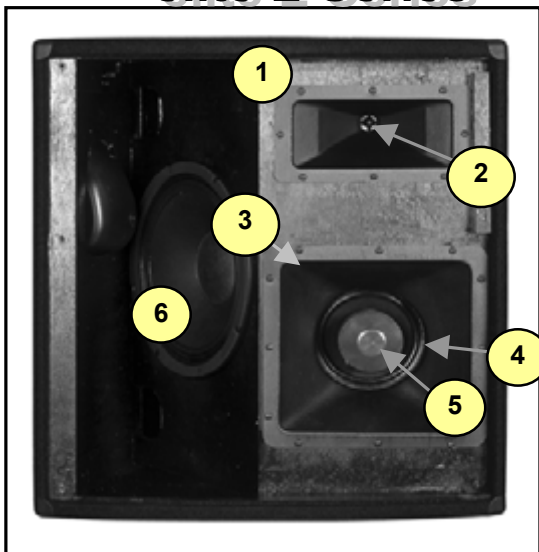

L368

élite L-Series

#	Part#	Description
Labeled Components		
1	H17	HORN 90X60 1 INCH STY
2	HD120	8R 40W 1 INCH DRVR HD1208R
3	H18	HORN 90X60 SINGLE SPEAKER MID HORN
4	7289	6.5 INCH 75W PGM SPEAKER
5	P11	FOAM PHASE PLUG
6	12HPL64-8	12 INCH 8R 350W PGM NEO SPEAKER
7	8569	CORNER, 2 LEGS, NO LIP BLACK OXIDE
8	8562	CORNER, 3 LEGS, BLACK OXIDE
9	Z381	L368 GRILLE
10	8259D	"Y" LOGO ELITE SERIES LARGE DOMED
11	8536	CAST HANDLE "YORKVILLE"
12	8726	FLYWARE BOLTS
13	Z384	L368 GRILLE BAR
14	8906	#14X2 ALLEN FLAT HD WOOD SCREW JS500
15	8514	BLACK BLANK XOVERDISH PLASTIC CNFG5
16	8547	PLASTIC FOOT BLACK
17	8483	ADAPTER, SPEAKER STAND, METAL, BLACK
18	3924	1/4 INCH JACK PCB MT VERT
19	3407	4PDT SLID SW PCMT V GOLD CONTA
20	3628	SPEAKON JACK 4C PCB MT VERT 250TAB GREY
21	8772	1/4-20 X 1 TRUSS PH MS JS500 BLACK
22	8987	M5 X 25 PAN PHIL JS500 BLACK
23	N/A	HF DRIVER MOUNTING BRACKET
24	3651	12V 36W #1195 BULB (SC BAYONET)
25	12HP648RKIT	LF NEO DRIVER RECONE KIT
26	HD120KIT	HF DRIVER DIAGHRAM

25/26 not shown

*NOTE: Replacement grills & HF Driver supports are 'Special-Order' and are only available while the model is in production.

**Real Gear.
Real People.**