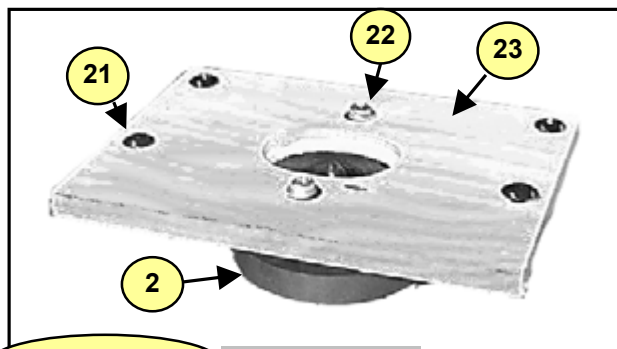

L368

élite L-Series

#	Part#	Description
Labeled Components		
1	H17	HORN 90X60 1 INCH STY
2	HD120	8R 40W 1 INCH DRVR HD1208R
3	H18	HORN 90X60 SINGLE SPEAKER MID HORN
4	7289	6.5 INCH 75W PGM SPEAKER
5	P11	FOAM PHASE PLUG
6	12HPL64-8	12 INCH 8R 350W PGM NEO SPEAKER
7	8569	CORNER, 2 LEGS, NO LIP BLACK OXIDE
8	8562	CORNER, 3 LEGS, BLACK OXIDE
9	Z381	L368 GRILLE
10	8259D	"Y" LOGO ELITE SERIES LARGE DOMED
11	8536	CAST HANDLE "YORKVILLE"
12	8726	FLYWARE BOLTS
13	Z384	L368 GRILLE BAR
14	8906	#14X2 ALLEN FLAT HD WOOD SCREW JS500
15	8514	BLACK BLANK XOVERDISH PLASTIC CNFG5
16	8547	PLASTIC FOOT BLACK
17	8483	ADAPTER, SPEAKER STAND, METAL, BLACK
18	3924	1/4 INCH JACK PCB MT VERT
19	3407	4PDT SLID SW PCMT V GOLD CONTA
20	3628	SPEAKON JACK 4C PCB MT VERT 250TAB GREY
21	8772	1/4-20 X 1 TRUSS PH MS JS500 BLACK
22	8987	M5 X 25 PAN PHIL JS500 BLACK
23	N/A	HF DRIVER MOUNTING BRACKET
24	3651	12V 36W #1195 BULB (SC BAYONET)
25	12HP648RKIT	LF NEO DRIVER RECONE KIT
26	HD120KIT	HF DRIVER DIAGHRAM