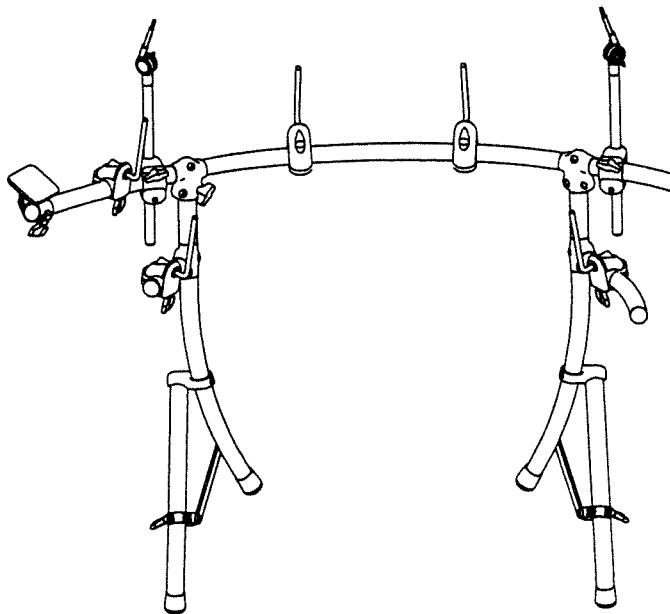

Copyright © 2002 ROLAND CORPORATION

All rights reserved. No part of this publication may be reproduced in any form without the written permission of ROLAND CORPORATION.

* In the interest of product improvement, the specifications and/or appearance of this unit are subject to change without prior notice.