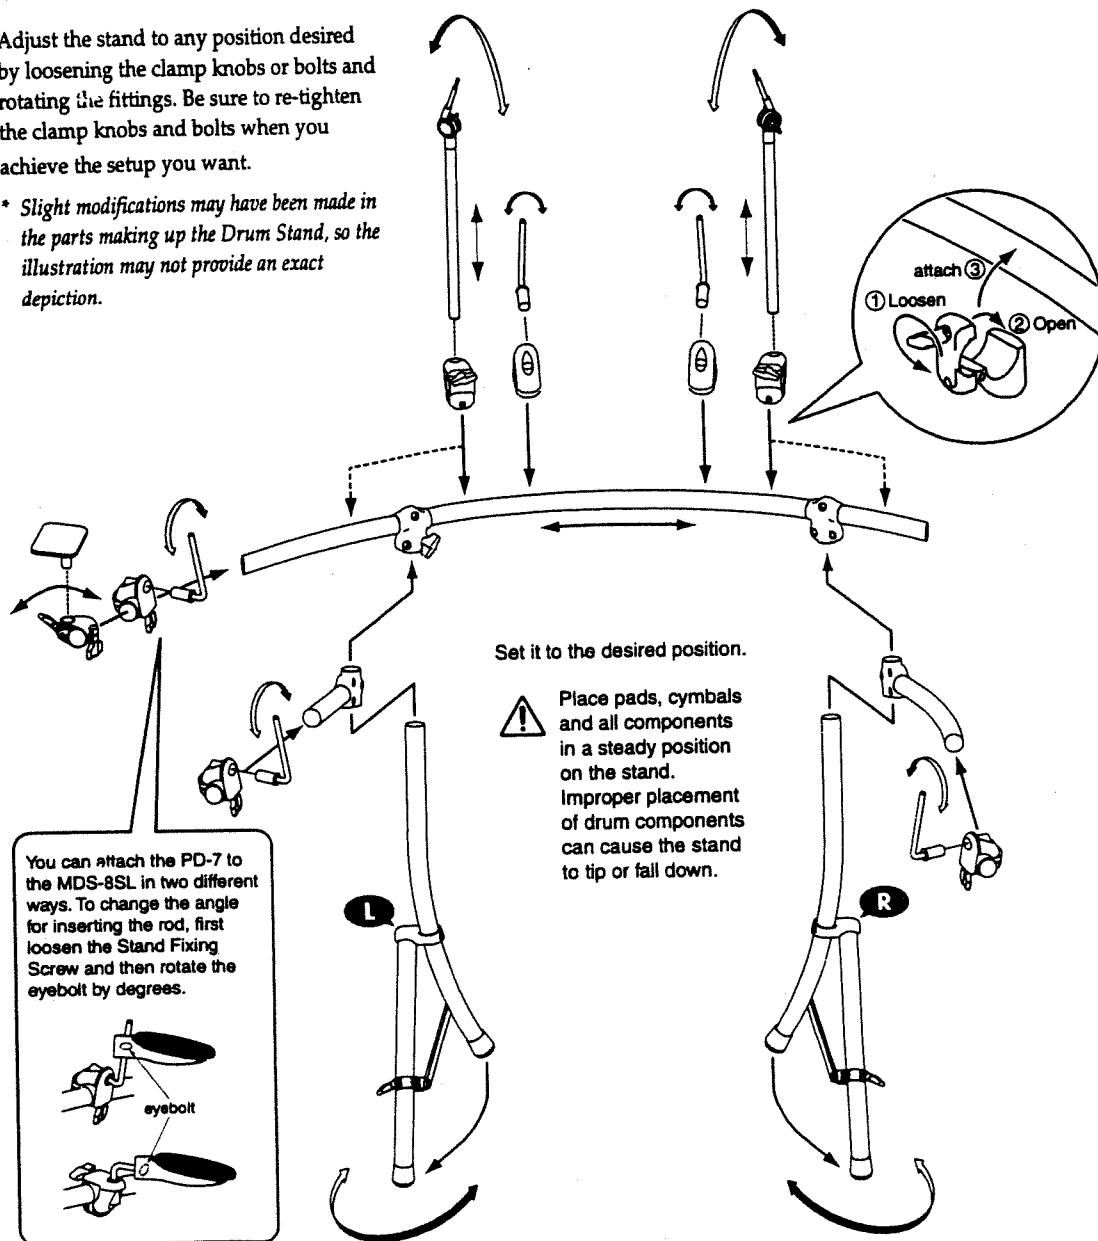

# Contents

- Owner's Manual (this manual)
- Adjusting Tool 
- Cable Ties

# Assembling

Adjust the stand to any position desired by loosening the clamp knobs or bolts and rotating the fittings. Be sure to re-tighten the clamp knobs and bolts when you achieve the setup you want.

*\* Slight modifications may have been made in the parts making up the Drum Stand, so the illustration may not provide an exact depiction.*

Set it to the desired position.

 Place pads, cymbals and all components in a steady position on the stand. Improper placement of drum components can cause the stand to tip or fall down.

You can attach the PD-7 to the MDS-8SL in two different ways. To change the angle for inserting the rod, first loosen the Stand Fixing Screw and then rotate the eyebolt by degrees.

eyebolt