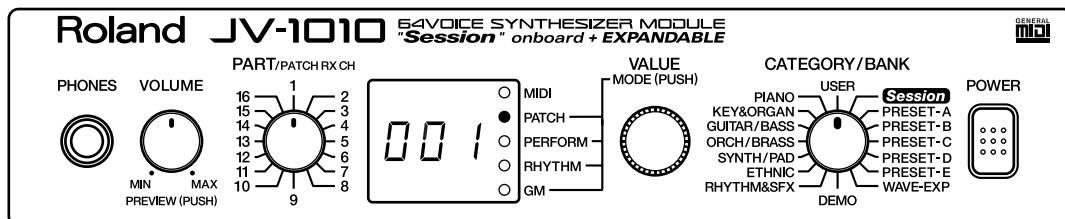

JV-1010

64VOICE SYNTHESIZER MODULE
"Session" onboard + EXPANDABLE

OWNER'S MANUAL

Thank you, and congratulations on your choice of the Roland JV-1010 64 Voice Synthesizer Module.

In order to get a good understanding of the JV-1010's many outstanding features and ensure many years of trouble-free use, please be sure to read through this manual in its entirety.

Before using this unit, carefully read the sections entitled: "USING THE UNIT SAFELY" (p. 2-4) and "IMPORTANT NOTES" (p. 5, 6). These sections provide important information concerning the proper operation of the unit. Additionally, in order to feel assured that you have gained a good grasp of every feature provided by your new unit, Owner's manual should be read in its entirety. The manual should be saved and kept on hand as a convenient reference.

- Apple is a registered trademark of Apple Computer, Inc.
- Macintosh is a registered trademark of Apple Computer, Inc.
- Emagic and SoundDiver are registered trademarks of Emagic GmbH.

Copyright © 1999 ROLAND CORPORATION

All rights reserved. No part of this publication may be reproduced in any form without the written permission of ROLAND CORPORATION.