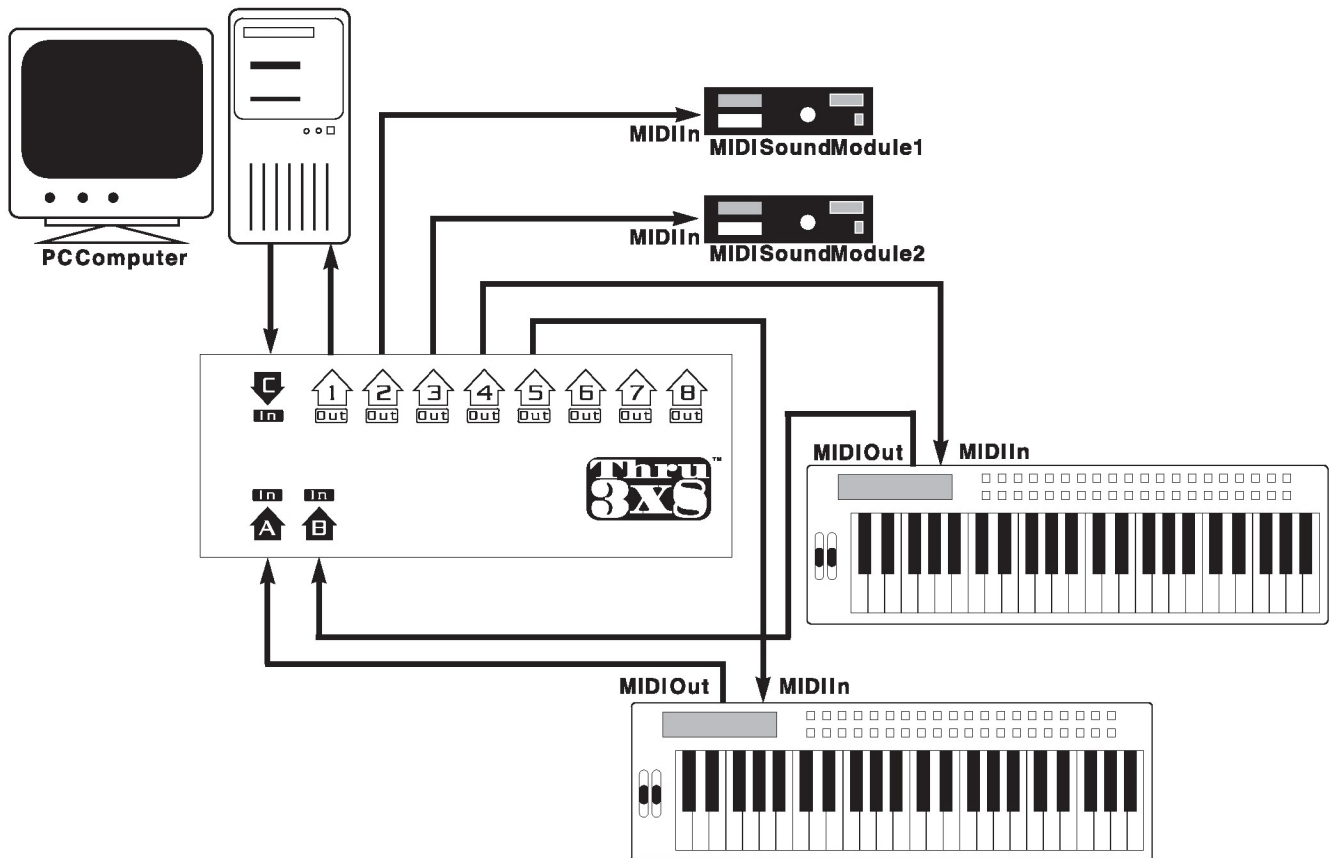

Thru 3x8 Hook-Up Diagram

The Thru 3x8 uses a 9 volt, center pin positive wall adaptor for power (300 milliamp minimum). To power the unit up make sure that a suitable adaptor is plugged into the power jack on the back of the unit and also plugged into the wall. Next, depress the power switch on the front left panel. If everything is done correctly, the power LED over the power switch will light.