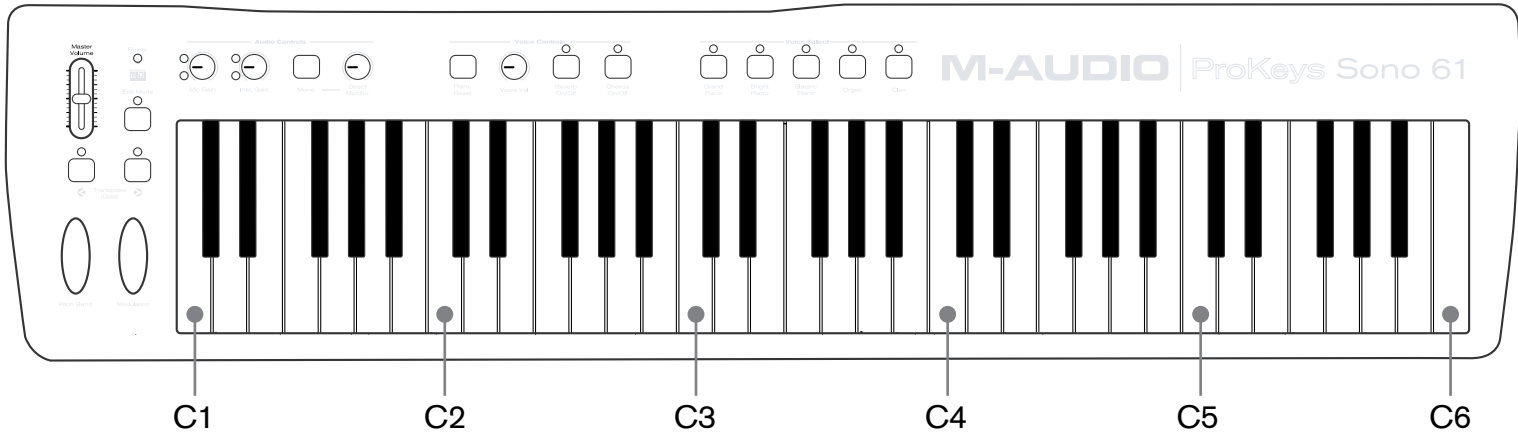

ProKeys Sono 61

C1	D1	E1	F1	G1	A1	B1	C2	D2	E2	F2	G2	A2	B2	C3	D3	E3	F3	G3	A3	B3	C4	D4	E4	F4	G4	A4	B4	C5	D5	E5	F5	G5	A5	B5	C6		
Mon Input Rec	USB Rec	Vel Curve = LOW	Vel Curve = MID	Vel Curve = HI	Data = Octave	Data = Transpose	Data = Program	Data = Bank LSB	Data = Bank MSB	Data = Channel	Data = Tuning	Panic	MIDI Out	Local On/Off	Octave -	Octave +	Wheel Assign	Pedal Assign	Knob Assign	Transpose -	Transpose +	Program	Bank LSB	Bank MSB	ENTER												
					Cancel	Ch 1	Ch 2	Ch 3	Ch 4	Ch 5	Ch 6	Ch 7	Ch 8	Ch 9	Ch 10	Ch 11	Ch 12	Ch 13	Ch 14	Ch 15	Ch 16	Default	0	1	2	3	4	5	6	7	8	9					