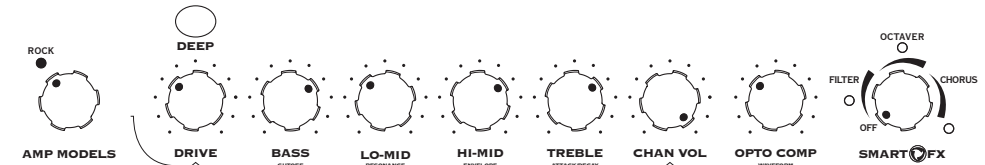

LowDown Factory Preset Chart

1A
SLAPTASTIC

1B
MOTORCITY

1C
ROCK-IT

1D
DR. MOOG

2A
WHY CAN'T

2B
NAPPY DUB

2C
S-C-R-E-A-M-O