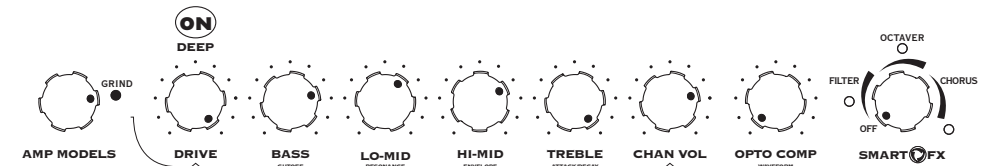

LowDown Factory Preset Chart

1A
SLAPTASTIC

1B
MOTORCITY

1C
ROCK-IT

1D
DR. MOOG

2A
WHY CAN'T

2B
NAPPY DUB

2C
S-C-R-E-A-M-O