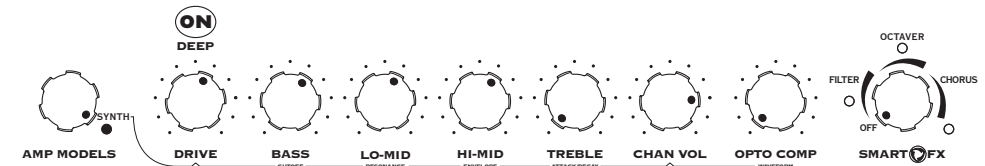

2D
PHAT FARM