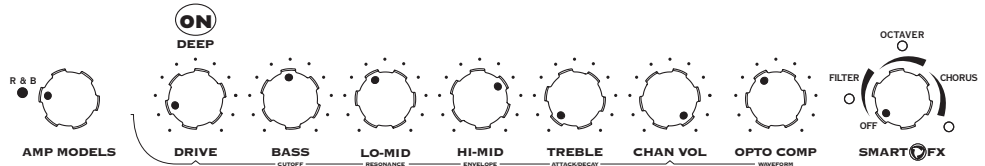

LowDown Factory Preset Chart

1A
SLAPTASTIC

1B
MOTORCITY

1C
ROCK-IT

1D
DR. MOOG

2A
WHY CAN'T

2B
NAPPY DUB

2C
S-C-R-E-A-M-O