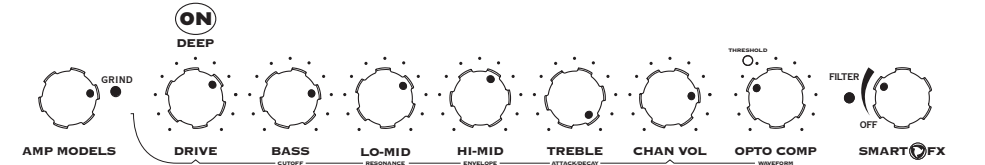

LowDown Factory Preset Chart

1A
SLAPTASTIC

1B
MOTORCITY

1C
ROCK-IT

1D
DR. MOOG

2A
WHY CAN'T

2B
NAPPY DUB

2C
S-C-R-E-A-M-O