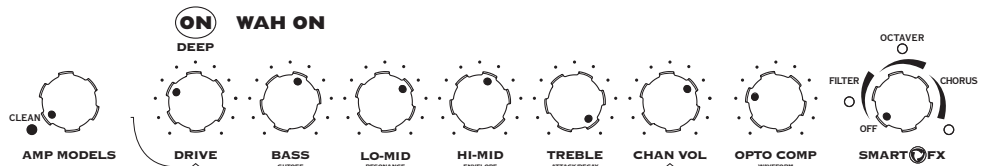

LowDown Factory Preset Chart

1A
SLAPTASTIC

1B
MOTORCITY

1C
ROCK-IT

1D
DR. MOOG

2A
WHY CAN'T

2B
NAPPY DUB

2C
S-C-R-E-A-M-O