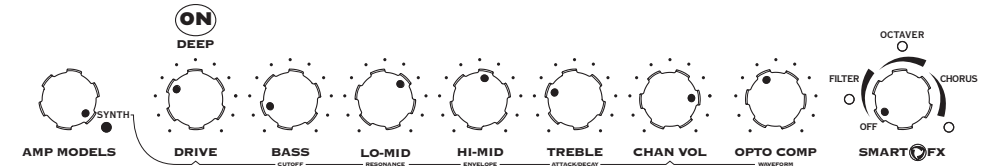

LowDown Factory Preset Chart

1A
SLAPTASTIC

1B
MOTORCITY

1C
ROCK-IT

1D
DR. MOOG

2A
WHY CAN'T

2B
NAPPY DUB

2C
S-C-R-E-A-M-O