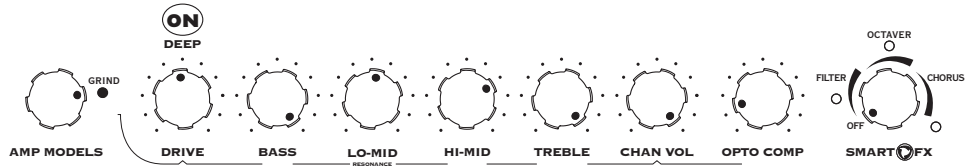

3B IT'S LOVE