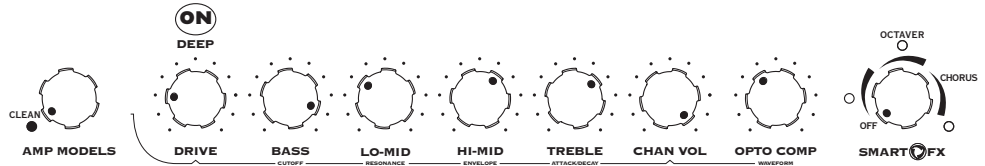

LowDown Factory Preset Chart

1A
SLAPTASTIC

1B
MOTORCITY

1C
ROCK-IT

1D
DR. MOOG

2A
WHY CAN'T

2B
NAPPY DUB

2C
S-C-R-E-A-M-O