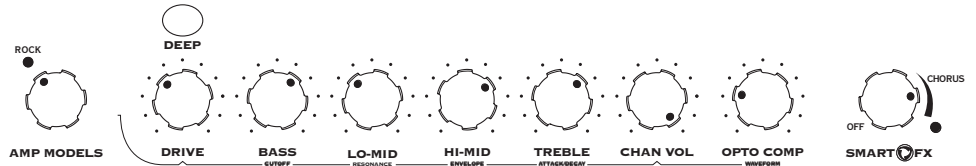

3A ROTTEN APPLE