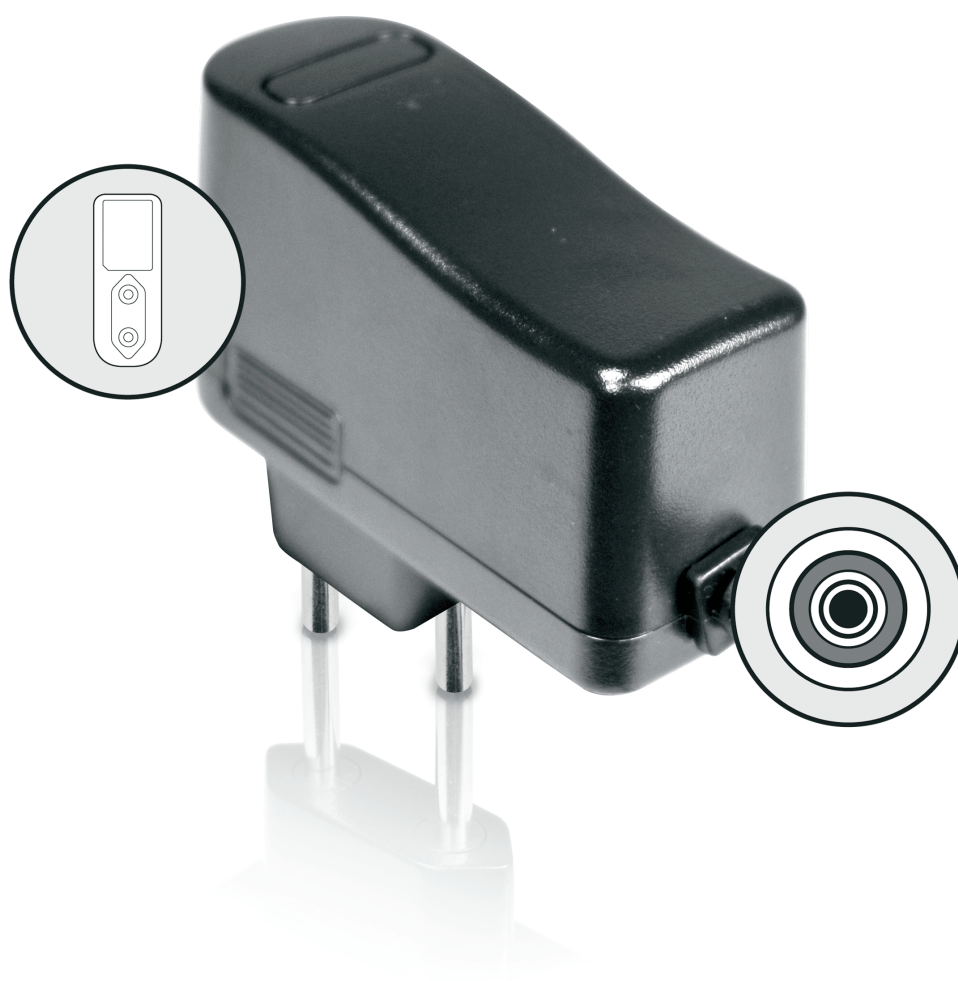

PSU12-BR

110 V/220 V BR Replacement Power Supply for
CMD MM-1 and CMD STUDIO 4A

Year Warranty

For service, support or more information contact the BEHRINGER location nearest you:

Europe
MUSIC Group Services UK
Tel: +44 156 273 2290
Email: CARE@music-group.com

USA/Canada
MUSIC Group Services NV Inc.
Tel: +1 702 800 8290
Email: CARE@music-group.com

Japan
MUSIC Group Services JP K.K.
Tel.: +81 3 6231 0454
Email: CARE@music-group.com

MUSIC Group accepts no liability for any loss which may be suffered by any person who relies either wholly or in part upon any description, photograph, or statement contained herein. Technical specifications, appearances and other information are subject to change without notice. All trademarks are the property of their respective owners. MIDAS, KLARK TEKNIK, TURBOSOUND, BEHRINGER, BUGERA and DDA are trademarks or registered trademarks of MUSIC Group IP Ltd. © MUSIC Group IP Ltd. 2015 All rights reserved.