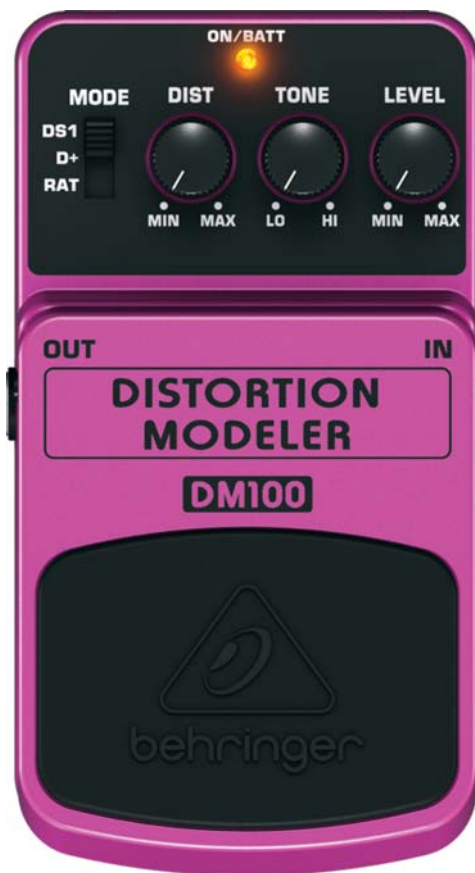

DISTORTION MODELER DM100

Distortion Modeling Effects Pedal

For service, support or more information contact the BEHRINGER location nearest you:

Europe
MUSIC Group Services UK
Tel: +44 156 273 2290
Email: CARE@music-group.com

USA/Canada
MUSIC Group Services NV Inc.
Tel: +1 702 800 8290
Email: CARE@music-group.com

Japan
MUSIC Group Services JP K.K.
Tel: +81 3 6231 0454
Email: CARE@music-group.com