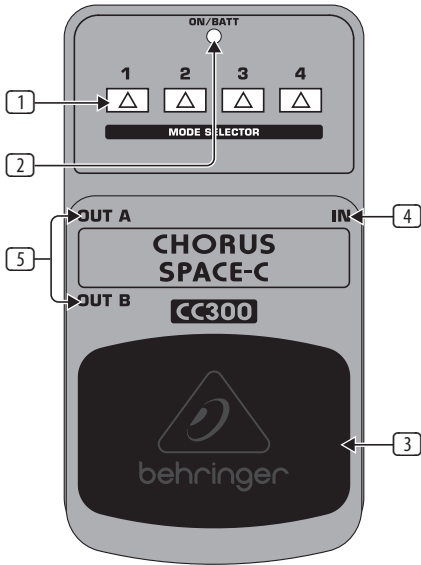

CHORUS SPACE-C CC300

Analog 3-Dimensional Sound Effects Pedal

Thank you for showing your confidence in us by purchasing the BEHRINGER CHORUS SPACE-C CC300. This ultimate effects pedal comes with 4 dedicated space presets that let you add a breathtaking third dimension to your sound or instrument. Experience the secret weapon of professional recording studios.

The chorus effect adds a shifting detuned signal to the original, similar to playing in unison in a group of instruments, and it is often used for dispersing sounds.

1. Controls

- 1 The **MODE SELECTOR** switches let you choose between 4 dedicated space presets. Use these presets in any combination or even activate them at the same time. This results in 16 combinations giving you a wide range of spacious effects. The effect gets deeper from the left to the right.
- 2 The **ON/BATT** LED illuminates when the effect is activated. It also serves as a battery level indicator.
- 3 Use the footswitch to activate/deactivate the effect.
- 4 Use this 1/4" TS **IN** connector to plug in the instrument cable.
- 5 The two 1/4" TS **OUT A** and **OUT B** connectors send the signal to your amp. Use both connectors if you want to achieve full stereo chorus effect. For mono use plug in OUT A only.

Use the **DC IN** connection to plug in a 9 V power supply (not included).

The **BATTERY COMPARTMENT** is located underneath the pedal cover. To install or replace the 9 V battery (not included), press the hinges with a ballpoint pen and remove the pedal cover. Be careful not to scratch the unit.

Power connector	2 mm DC jack, negative center
Battery	9 V type 6LR61
Power consumption	30 mA

Physical/Weight	
Dimensions (H x W x D)	approx. 2 ½ x 2 ¾ x 4 ½" approx. 54 x 70 x 123 mm
Weight	approx. 0.73 lbs / 0.33 kg